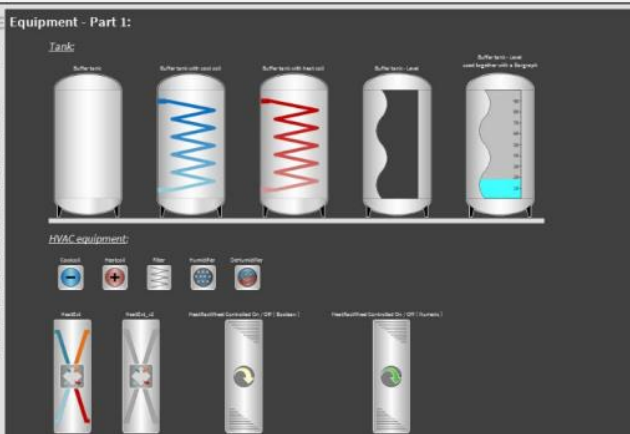

## Specifiche

### Gamma

- Icone
- Blackline / Whiteline
  - ❖ Attuatori
  - ❖ Pulsanti
  - ❖ Serrande
  - ❖ Dispositivi
  - ❖ Ventole
  - ❖ Icone
  - ❖ Meter
  - ❖ Pipe
  - ❖ Pompe
  - ❖ Sensori
  - ❖ Valvole

ENERGYCARE iSMA	
Blackline	Whiteline
Indicator_Picker	Indicator_Picker
Buttons	Buttons
Compass	Compass
Equipment-part1	Equipment-part1
Equipment-part2	Equipment-part2
Flow	Flow
Icons	Icons
Panel	Panel
Shiny	Shiny
Shadows	Shadows
Shades	Shades
Shine	Shine
UI2C HeatExchanger	UI2C HeatExchanger
UI2C HeatExchanger	UI2C HeatExchanger
Heating_Cooling_Indicator	Heating_Cooling_Indicator

# 2D Graphics

ENERGYCARE iSMA	
Blackline	Whiteline
Indicator_Picker	Indicator_Picker
Buttons	Buttons
Compass	Compass
Equipment-part1	Equipment-part1
Equipment-part2	Equipment-part2
Flow	Flow
Icons	Icons
Panel	Panel
Shiny	Shiny
Shadows	Shadows
Shades	Shades
Shine	Shine
UI2C HeatExchanger	UI2C HeatExchanger
UI2C HeatExchanger	UI2C HeatExchanger
Heating_Cooling_Indicator	Heating_Cooling_Indicator