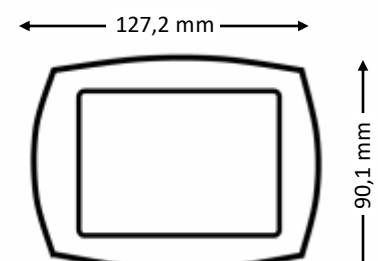

## ORION

Cortex M7

2 MB

16 MB

Supercap

Screen Size

Resolution

Touch Screen

Mounting

Graphics

Dimensions

Fascia

Sensors

CPU

RAM

Memory