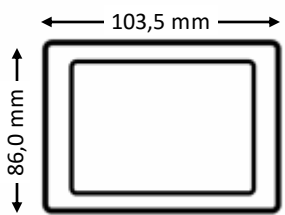

R-ION

Cortex M3